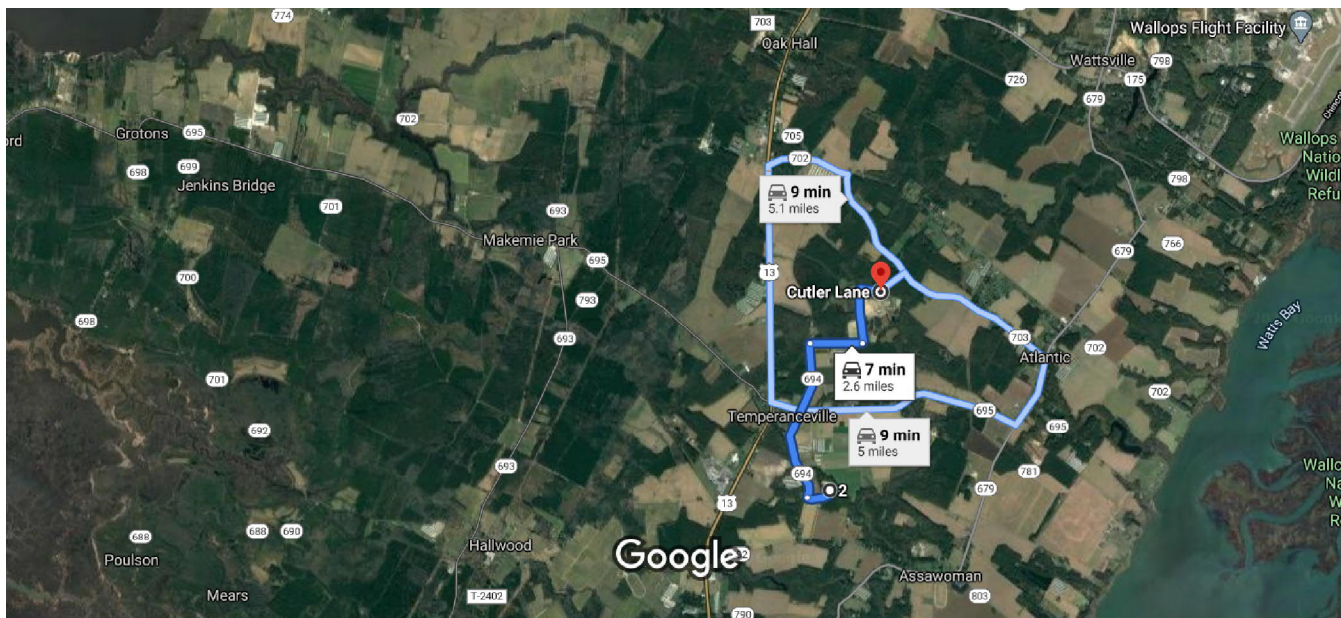

**Attachment No. 3**  
**Temperanceville Borrow Pit Location**

2, Virginia to Cutler Ln, Atlantic, VA 23442

Drive 2.6 miles, 7 min

Imagery ©2021 Commonwealth of Virginia, Landsat / Copernicus, Maxar Technologies, U.S. Geological Survey, USDA Farm Service Agency, Map data ©2021

1 mi

via State Rte 694 7 min  
Fastest route 2.6 miles

via US-13 N 9 min  
5.1 miles

via State Rte 695 and State Rte 703 9 min  
5.0 miles

### Explore Cutler Ln

Restaurants   Hotels   Gas stations   Parking Lots   More